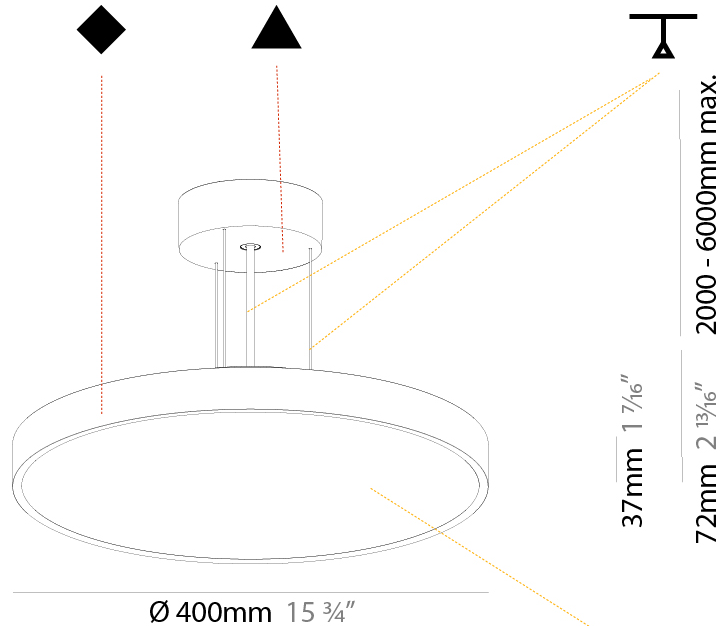

GENERAL

Series: Sign Diva
Subseries: Sign Diva
Partner: Prolicht
Division: Architectural
Installation: Suspension
Product Type: Pendant
Mounting Location: Ceiling
Light Distribution: Direct

PHYSICAL

Shape: Round
Diameter (mm): 400
Diameter (in): 15 3/4
Height (mm): 72
Height (in): 2 13/16
Max. Overall Height (mm): 2072
Max. Overall Height (in): 81 3/16
Weight (kg): 2.972
Weight (lbs): 6.55

Diffuser: PMMA - Opal / Micro-Prism / Sparkling Secret / Vintage Industrial with Shine Ring

Fixture Finish: SSR / BKV / CWI / CRY / HAB / UFT / ITA / RUA / FTG / MYG / LOD / PUS / FRO / FUP / KIA / POP / BLS / SPG / MEY / GOH / CHC / COM / ABZ / JAG / OBR / MOS / ROR

Fixture Material: PMMA / Extruded Aluminum / Steel

Cable Details: 2000mm or 6000mm Transparent Cable

ELECTRICAL

Lamp Type: LED (Zhaga Standard)
Input Wattage (W): 19.8
Total Output Wattage (W): 16
Dimming: Tri-Mode (Non-Dimming and Phase Dimming (120Vac only) and 0-10V Dimming)
Driver Included: Yes
Driver Location: Integrated
Driver Type: Constant Current - Universal
Driver Class: Class 2
Input Voltage (V): 120 - 277
Constant Current (MA): 500

LED

Color Temperature (°K): 2700 / 3000 / 3500 / 4000
Max. Delivered Lumen (lm): 1160 / 1733 / 1741 / 1776
CRI: >90 CRI
Lamp Life (hrs): 50000

OPTICAL

RATINGS AND CERTIFICATIONS

Certified By: Certified for North American Standards
IP rating: IP20

PROJECT	_____
TYPE	_____
SPECIFIER	_____
QUANTITY	_____
DATE	_____