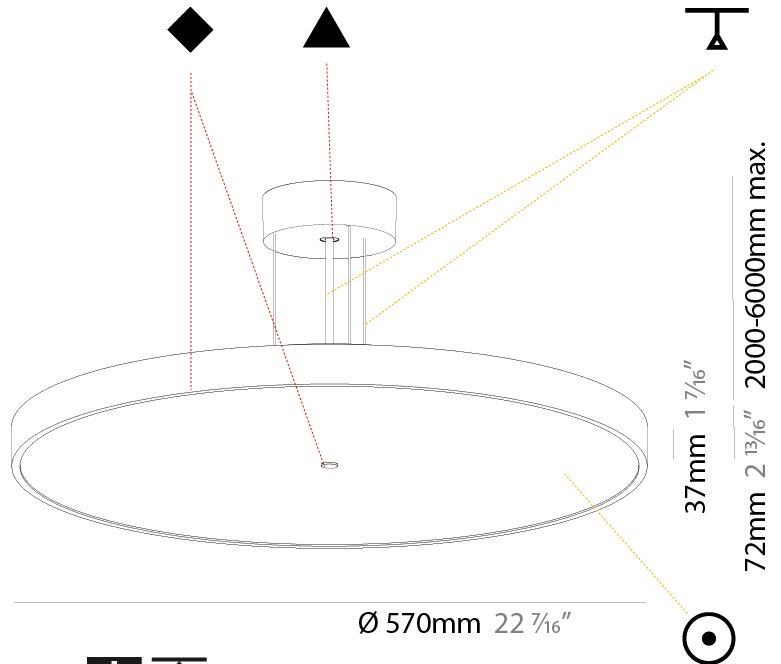

GENERAL

Series: Sign Diva
Subseries: Sign Diva
Partner: Prolicht
Division: Architectural
Installation: Suspension
Product Type: Pendant
Mounting Location: Ceiling
Light Distribution: Direct

PHYSICAL

Shape: Round
Diameter (mm): 570
Diameter (in): 22 7/16
Height (mm): 72
Height (in): 2 13/16
Max. Overall Height (mm): 6072
Max. Overall Height (in): 239 1/16
Weight (kg): 7.802
Weight (lbs): 17.2

Diffuser: PMMA - Opal / Micro-Prism / Sparkling Secret / Vintage Industrial with Shine Ring

Fixture Finish: SSR / BKV / CWI / CRY / HAB / UFT / ITA / RUA / FTG / MYG / LOD / PUS / FRO / FUP / KIA / POP / BLS / SPG / MEY / GOH / CHC / COM / ABZ / JAG / OBR / MOS / ROR

Fixture Material: PMMA / Extruded Aluminum / Steel

Cable Details: 2000mm or 6000mm Transparent Cable

ELECTRICAL

Lamp Type: LED (Zhaga Standard)
Input Wattage (W): 58.3
Total Output Wattage (W): 53
Dimming: Tri-Mode (Non-Dimming and Phase Dimming (120Vac only) and 0-10V Dimming)
Driver Included: Yes
Driver Location: Integrated
Driver Type: Constant Current - Universal
Driver Class: Class 2
Input Voltage (V): 120 - 277
Constant Current (MA): 350

LED

Color Temperature (°K): 2700 / 3000 / 3500 / 4000
Max. Delivered Lumen (lm): 5060 / 6120 / 6233 / 6360
CRI: >90 CRI
Lamp Life (hrs): 50000

OPTICAL

RATINGS AND CERTIFICATIONS

Certified By: Certified for North American Standards
IP rating: IP20

PROJECT
TYPE
SPECIFIER
QUANTITY
DATE

A