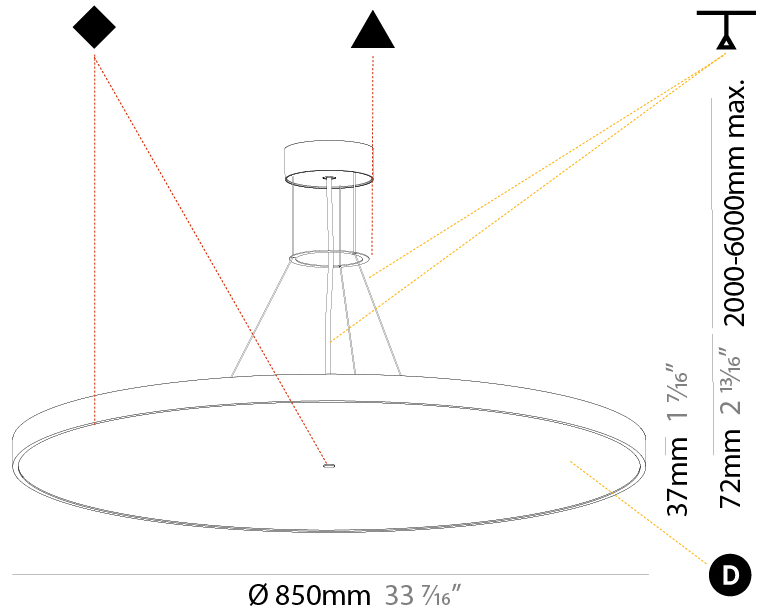

GENERAL

Series: Sign Diva
Subseries: Sign Diva
Partner: Prolicht
Division: Architectural
Installation: Suspension
Product Type: Pendant
Mounting Location: Ceiling
Light Distribution: Direct

PHYSICAL

Shape: Round
Diameter (mm): 850
Diameter (in): 33 7/16
Height (mm): 72
Height (in): 2 13/16
Max. Overall Height (mm): 6072
Max. Overall Height (in): 239 1/16
Weight (kg): 14.005
Weight (lbs): 30.88
Diffuser: PMMA - Opal / Micro-Prism / Sparkling Secret / Vintage Industrial
Fixture Finish: SSR / BKV / CWI / CRY / HAB / UFT / ITA / RUA / FTG / MYG / LOD / PUS / FRO / FUP / KIA / POP / BLS / SPG / MEY / GOH / CHC / COM / ABZ / JAG / OBR / MOS / ROR
Fixture Material: PMMA / Extruded Aluminum / Steel
Cable Details: 2000mm or 6000mm Transparent Cable

ELECTRICAL

Lamp Type: LED (Zhaga Standard)
Input Wattage (W): 96.8
Total Output Wattage (W): 76.8
Dimming: Tri-Mode (Non-Dimming and Phase Dimming (120Vac only) and 0-10V Dimming)
Driver Included: Yes
Driver Location: Integrated
Driver Type: Constant Current - Universal
Driver Class: Class 2
Input Voltage (V): 120 - 277
Constant Current (MA): 600

LED

Color Temperature (°K): 2700 / 3000 / 3500 / 4000
Max. Delivered Lumen (lm): 7960 / 9950 / 10153 / 10360
CRI: >90 CRI
Lamp Life (hrs): 50000

OPTICAL

RATINGS AND CERTIFICATIONS

Certified By: Certified for North American Standards
IP rating: IP20

PROJECT
TYPE
SPECIFIER
QUANTITY
DATE